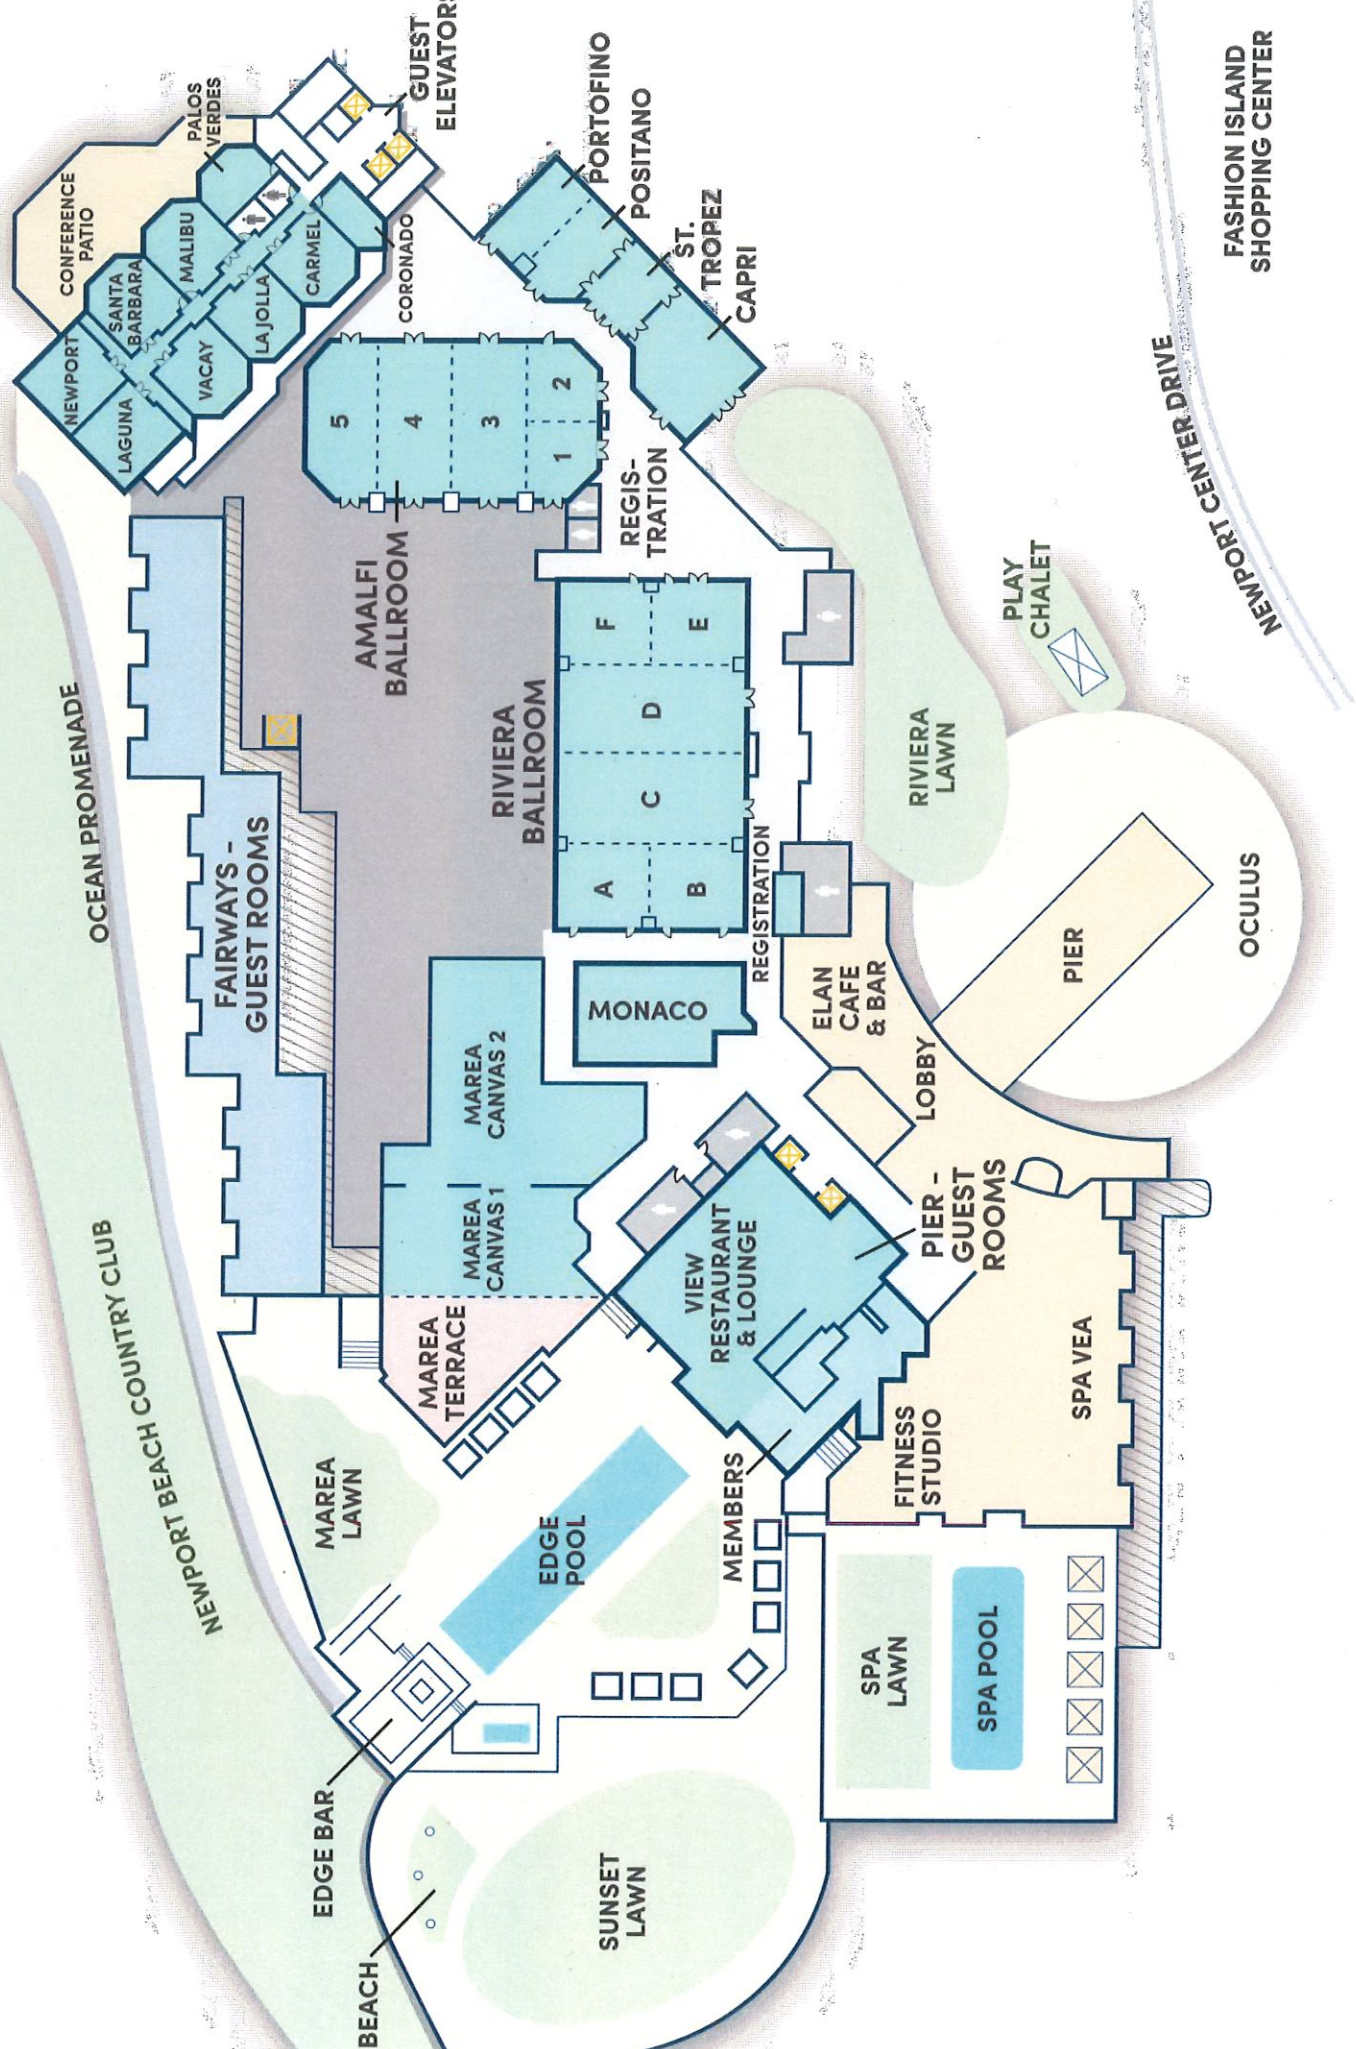

SKY - GUEST ROOMS
CONFERENCE CENTER
LOCATED ON LEVEL 3

FASHION ISLAND
SHOPPING CENTER

NEWPORT CENTER DRIVE